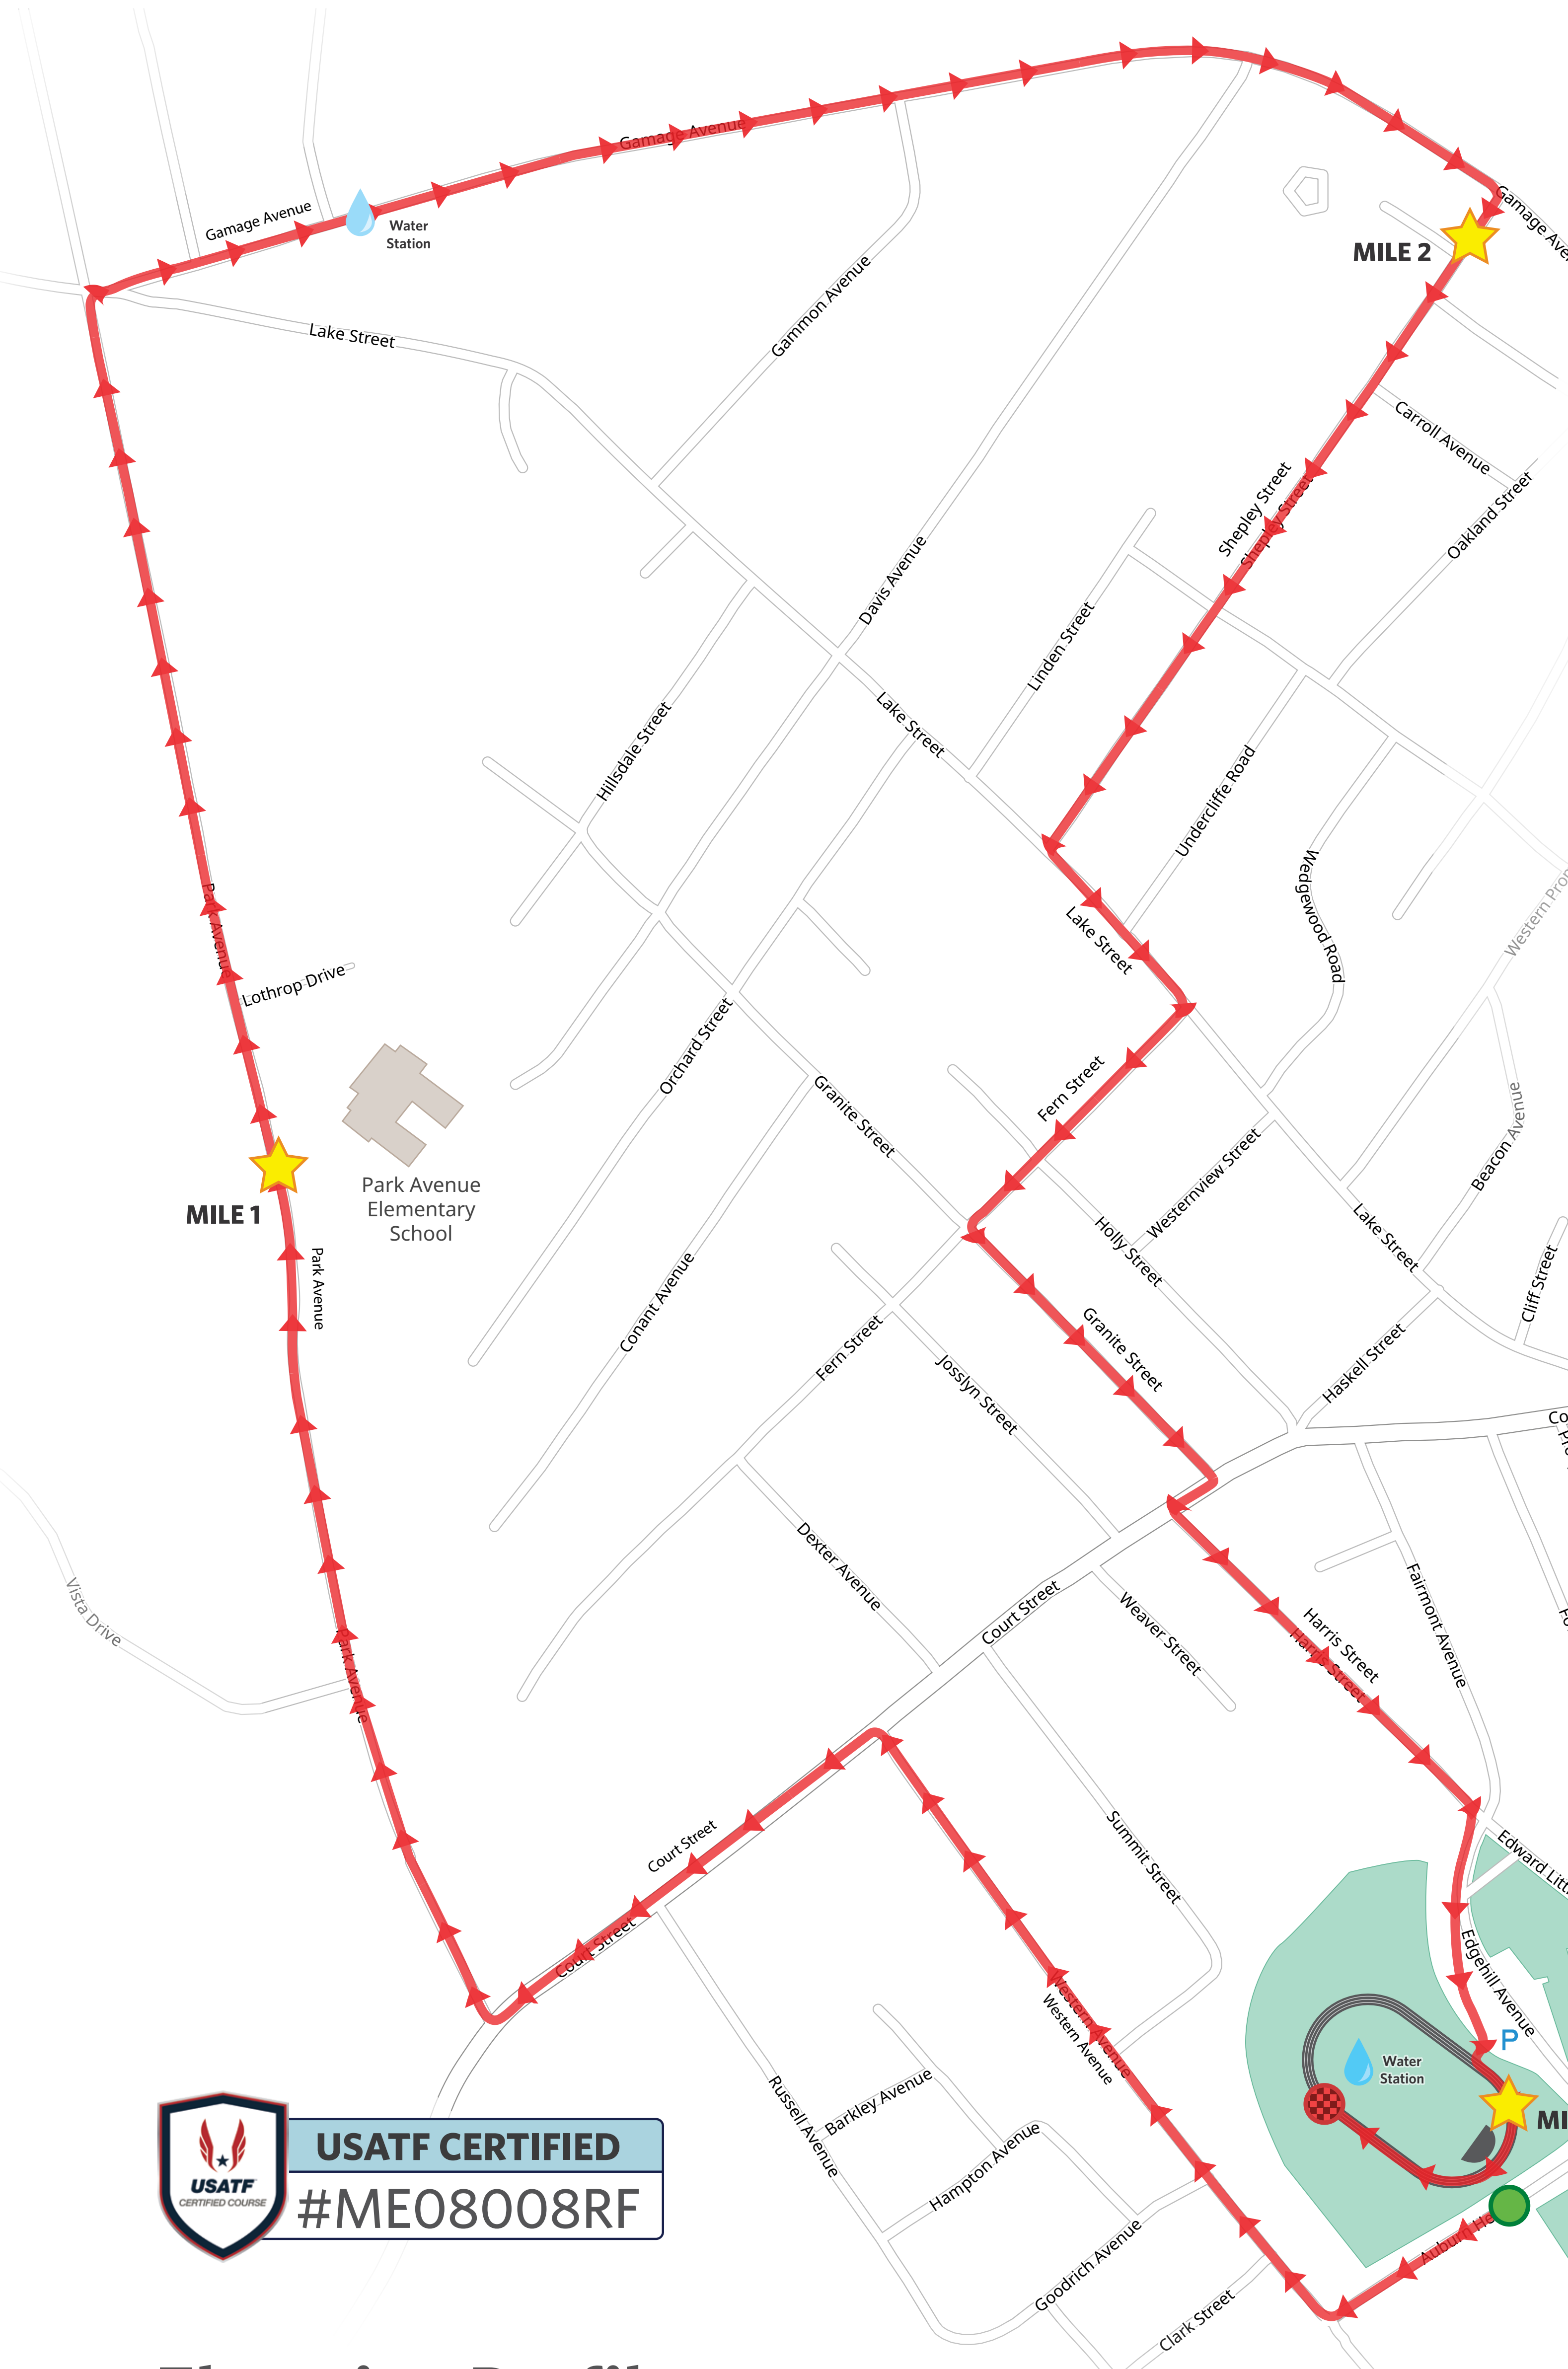

One community...
Triple cause. Triple challenge. Triple crown.

www.triplecrown5k.com

Key:

- Start
- Finish
- Water Station
- Mile Marker
- Parking

KIDS FUN RUN

Sponsored by:

The Kids Fun Run route is a smaller loop around the ELHS Track. It starts at a green circle and ends at a red checkered circle. The track is sponsored by Auburn Fire Fighters Local 797.

Elevation Profile